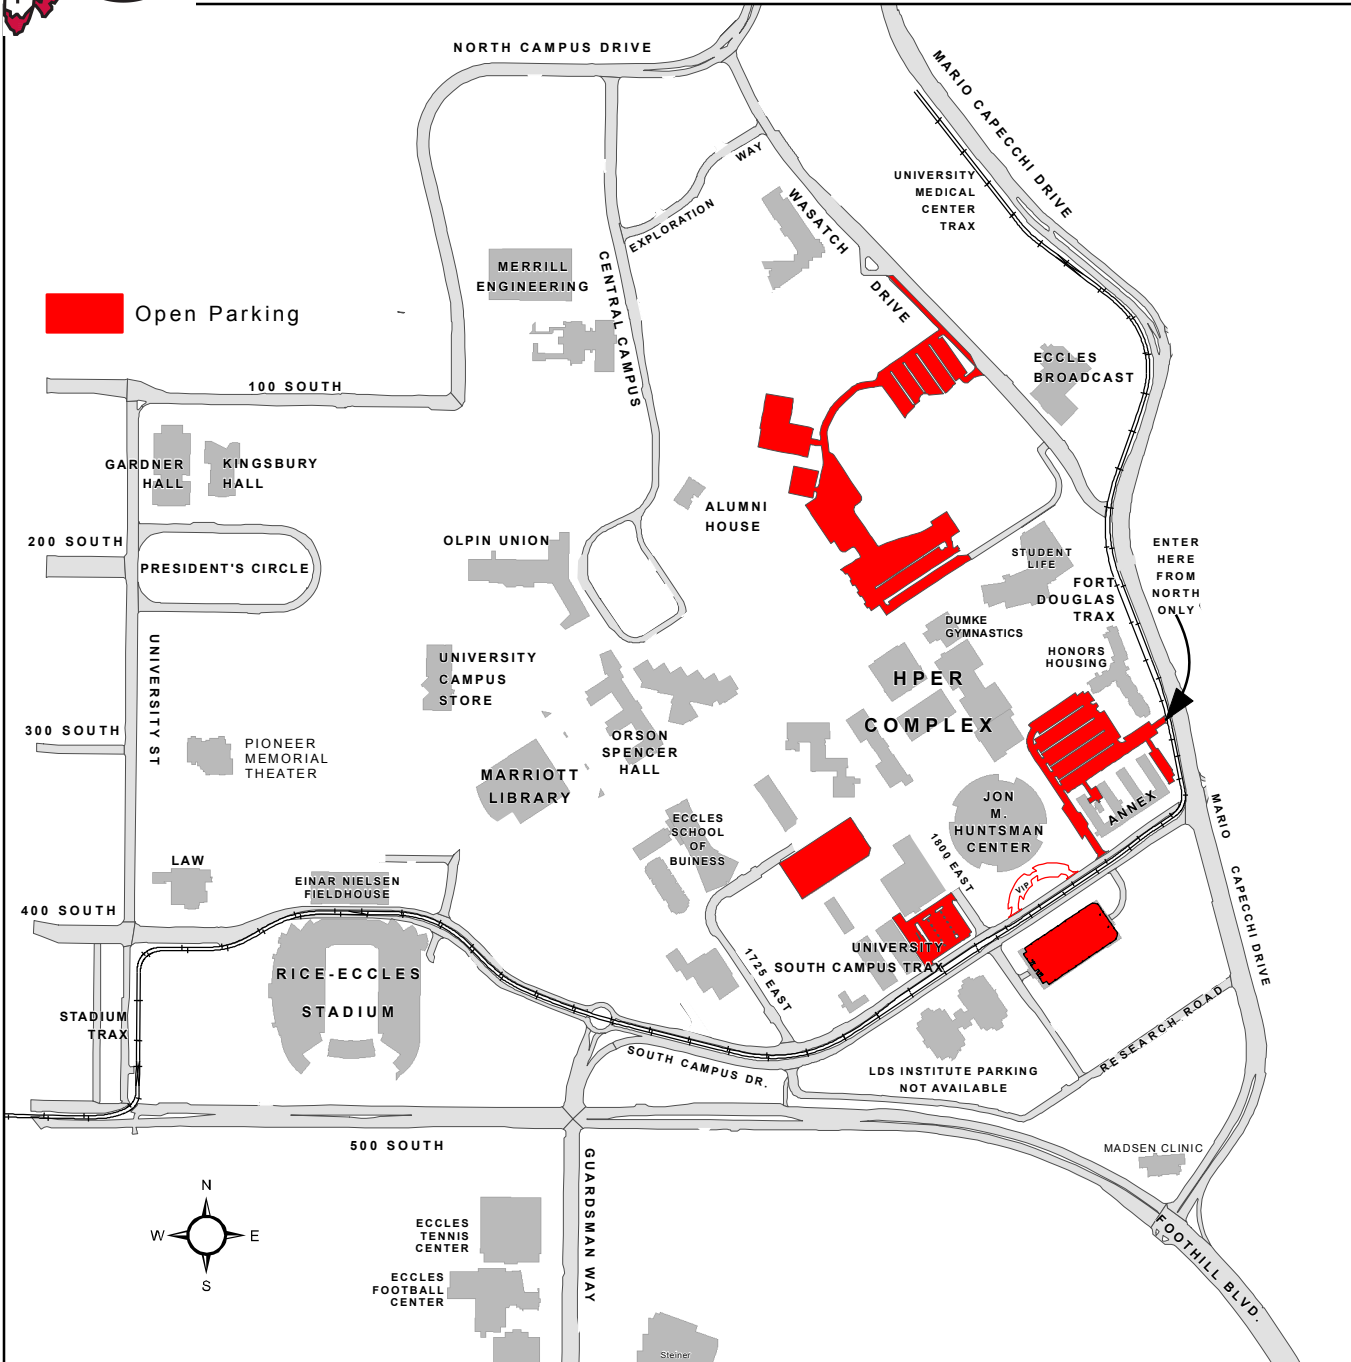

2016-17 Women's Basketball Parking

TRAX & your Game Ticket

Your ticket to the game serves as your fare. Ride TRAX straight to the Jon M. Huntsman Center with family, friends, and fans. Two TRAX stations serve Utah Athletics fans: University South Campus on South Campus Drive and Fort Douglas on Mario Capecchi Drive.

UTA Info

For more information about UTA Bus and TRAX Light Rail service call RIDE UTA (801-743-3882) or online: www.rideuta.com.

Arrive Early and Carpool

Remember: parking is tight. Give yourself plenty of time to make it to the U.!

Weeknight Games

On nights when school is in session, parking on campus will be limited and not all lots will be available.

For updates, visit www.utahutes.com and click on parking