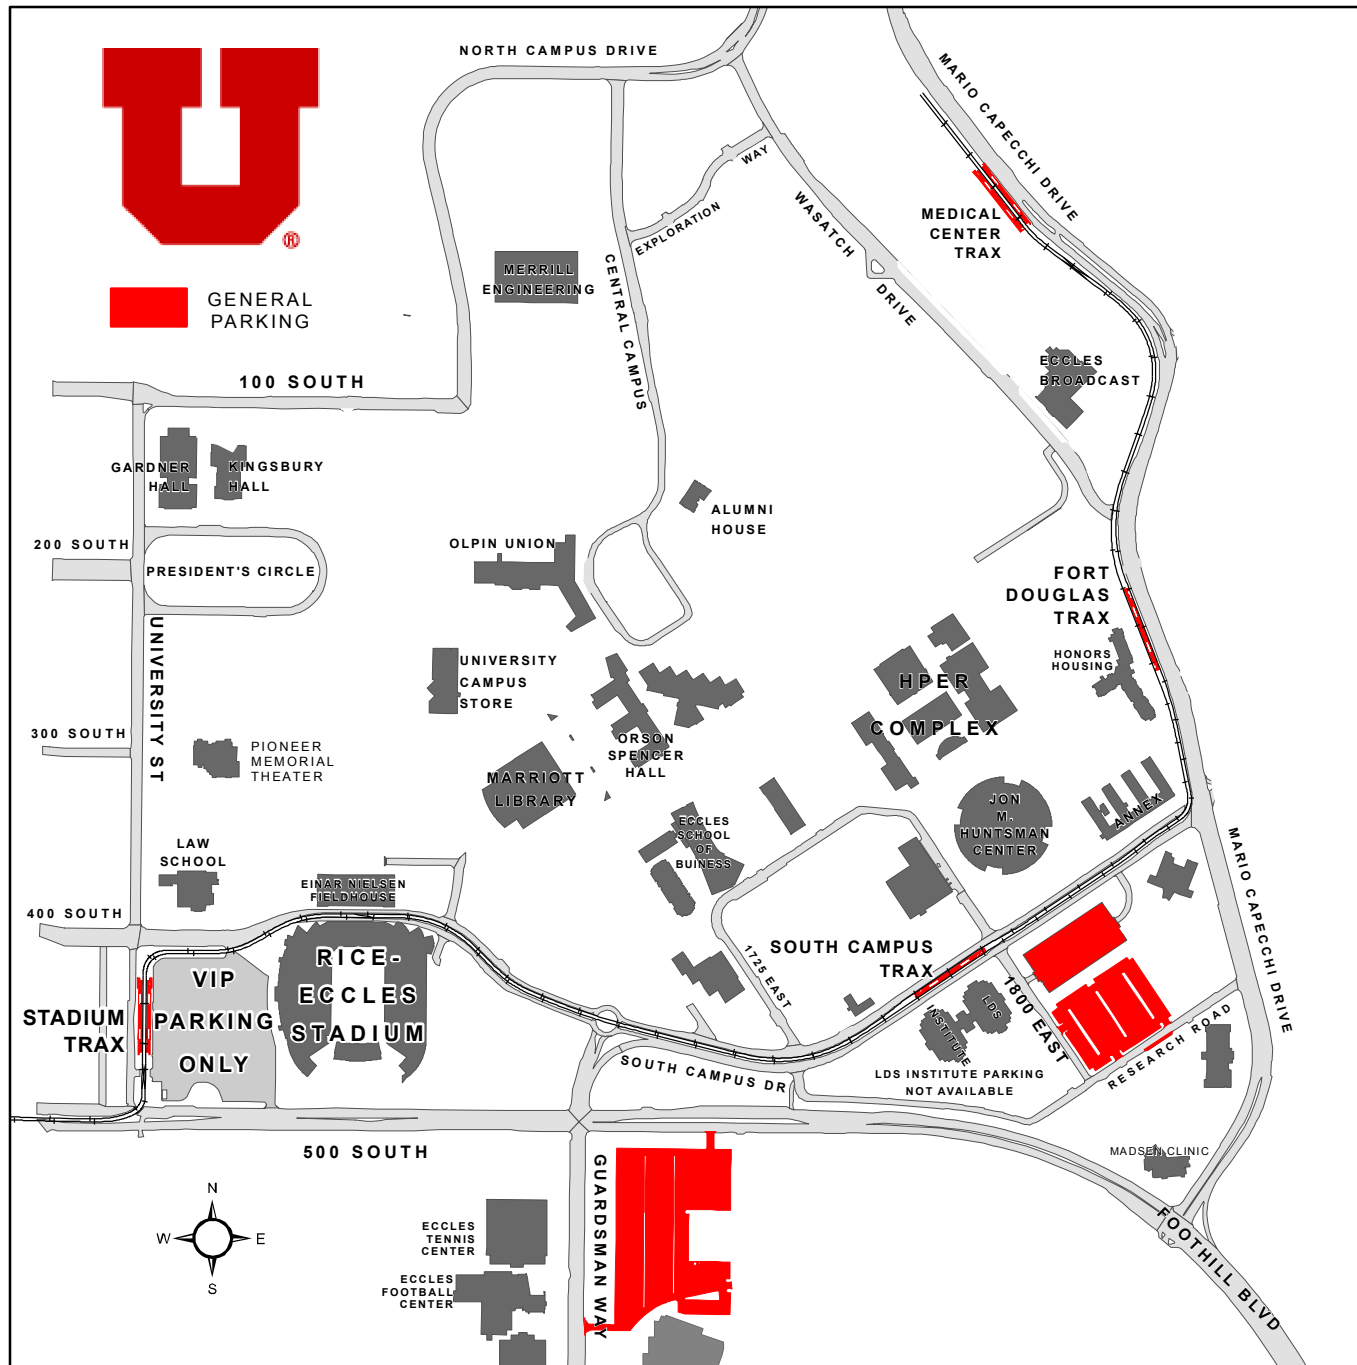

Nov. 10, 11, & 18, 2016 High School Football Parking

TRAX & your Game Ticket

Your ticket to the game serves as your fare. Ride TRAX to the Rice-Eccles Stadium with family, friends, and fans. Two TRAX stations serve High School Athletics fans: the STADIUM STATION just west of the stadium and the UNIVERSITY SOUTH CAMPUS STATION on South Campus Drive.

UTA Info

For more information about UTA Bus and TRAX Light Rail service call RIDE UTA (801-743-3882) or online: www.rideuta.com.

Arrive Early and Carpool

Remember: parking is tight. Give yourself Plenty of time to make it to the U.!

Parking During the Event

On days when school is in session, parking on campus will be limited and not all lots will be available.

Traffic Restrictions

Remember, you cannot make a left turn across TRAX lines on South Campus Drive, so plan ahead --- you are restricted to a Right Turn Only to enter most lots along South Campus Drive.