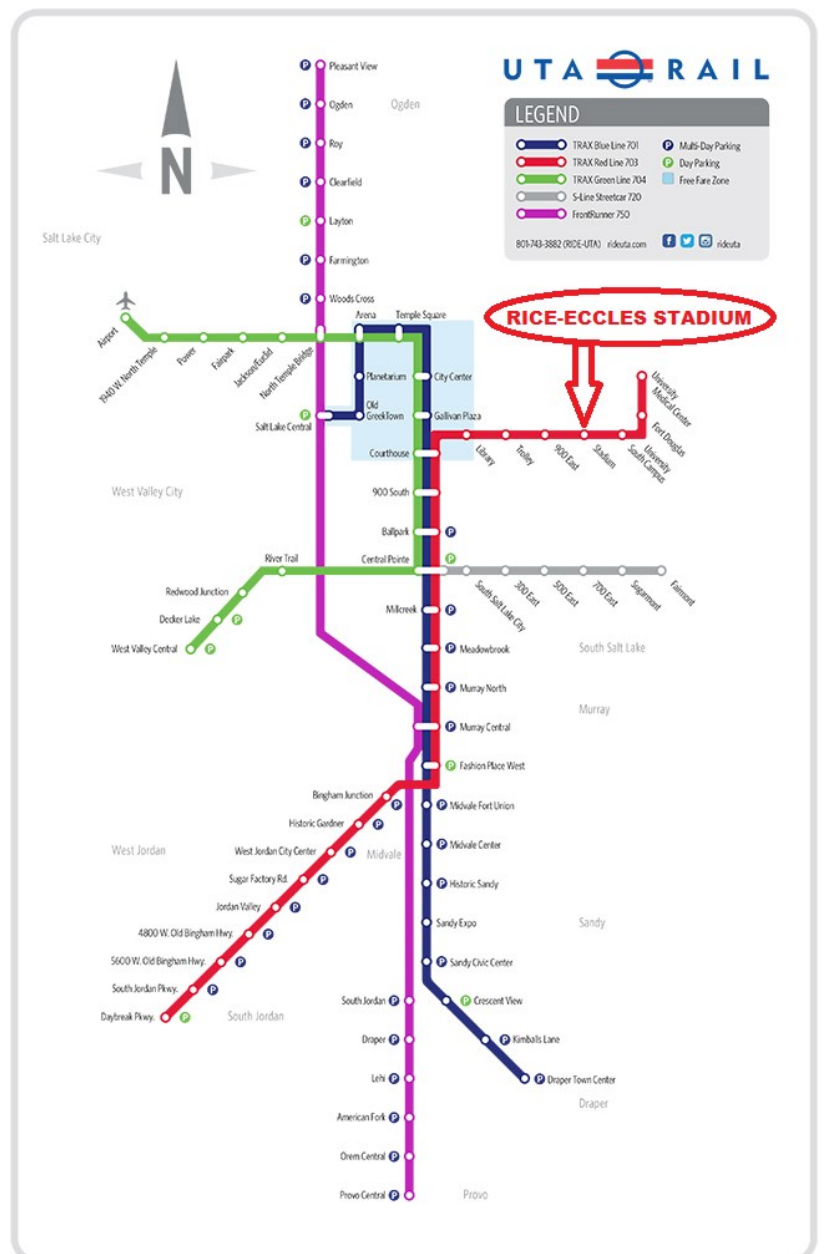

State Football Semi-final Game

Friday, Nov. 10th 6:00 pm

VS.

Ride UTA Free

Your ticket to the football game is valid as UTA fare all day on game day.

Travel Tips for Riding UTA to the Game:

- **FrontRunner & TRAX** to game:
 - Arrive at station at least 5 minutes before train departure time.
 - **4:07 pm** Ogden Station train departure
 - At North Temple Station, transfer from **FrontRunner** to **TRAX Green Line to West Valley**.
 - At Courthouse Station, transfer from **Green Line** to **TRAX Red Line to University**.
- **TRAX** only to game:
 - Ballpark Station (1300 South, 2 blocks east of the I-15 exit) is the best TRAX station to drive to.
 - Arrive at station by **5:20 pm**.
 - Board **TRAX Red Line to University**.
 - Red Line runs every 15 minutes.

Thank You for Riding

801-RIDE-UTA

rideuta.com

rideuta