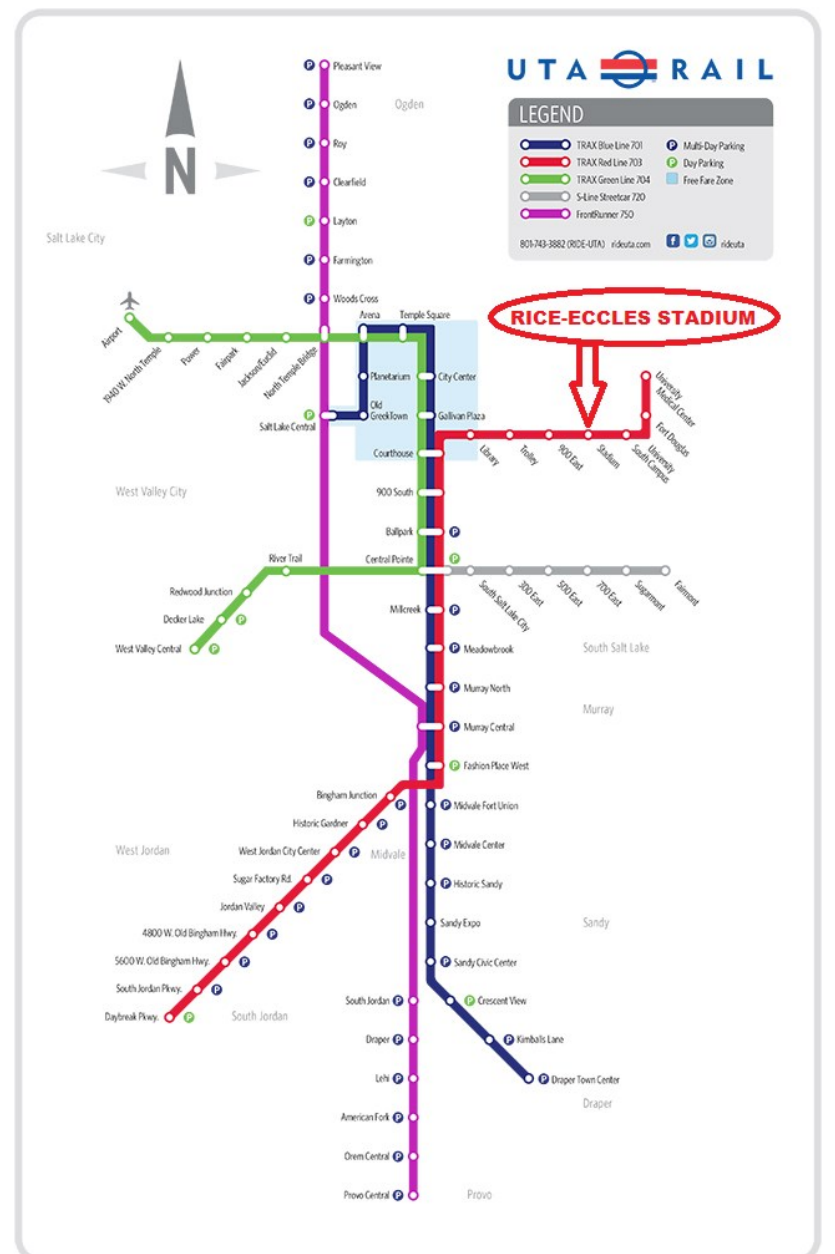

State Football Semi-final Game

Thursday, Nov. 9th 6:00 pm

VS.

Ride UTA Free

Your ticket to the football game is valid as UTA fare all day on game day.

Travel Tips for Riding UTA to the Game:

- **TRAX** to the game:
 - Ballpark Station (1300 South, 2 blocks east of the I-15 exit) is the best TRAX station to drive to.
 - Arrive at station by **5:20 pm**.
 - Board **TRAX Red Line to University**.
 - Red Line runs every 15 minutes.
- **Extend the Day:**
 - You can visit downtown Salt Lake and other areas accessible by TRAX before or after heading to the game.

Thank You for Riding

801-RIDE-UTA

rideuta.com