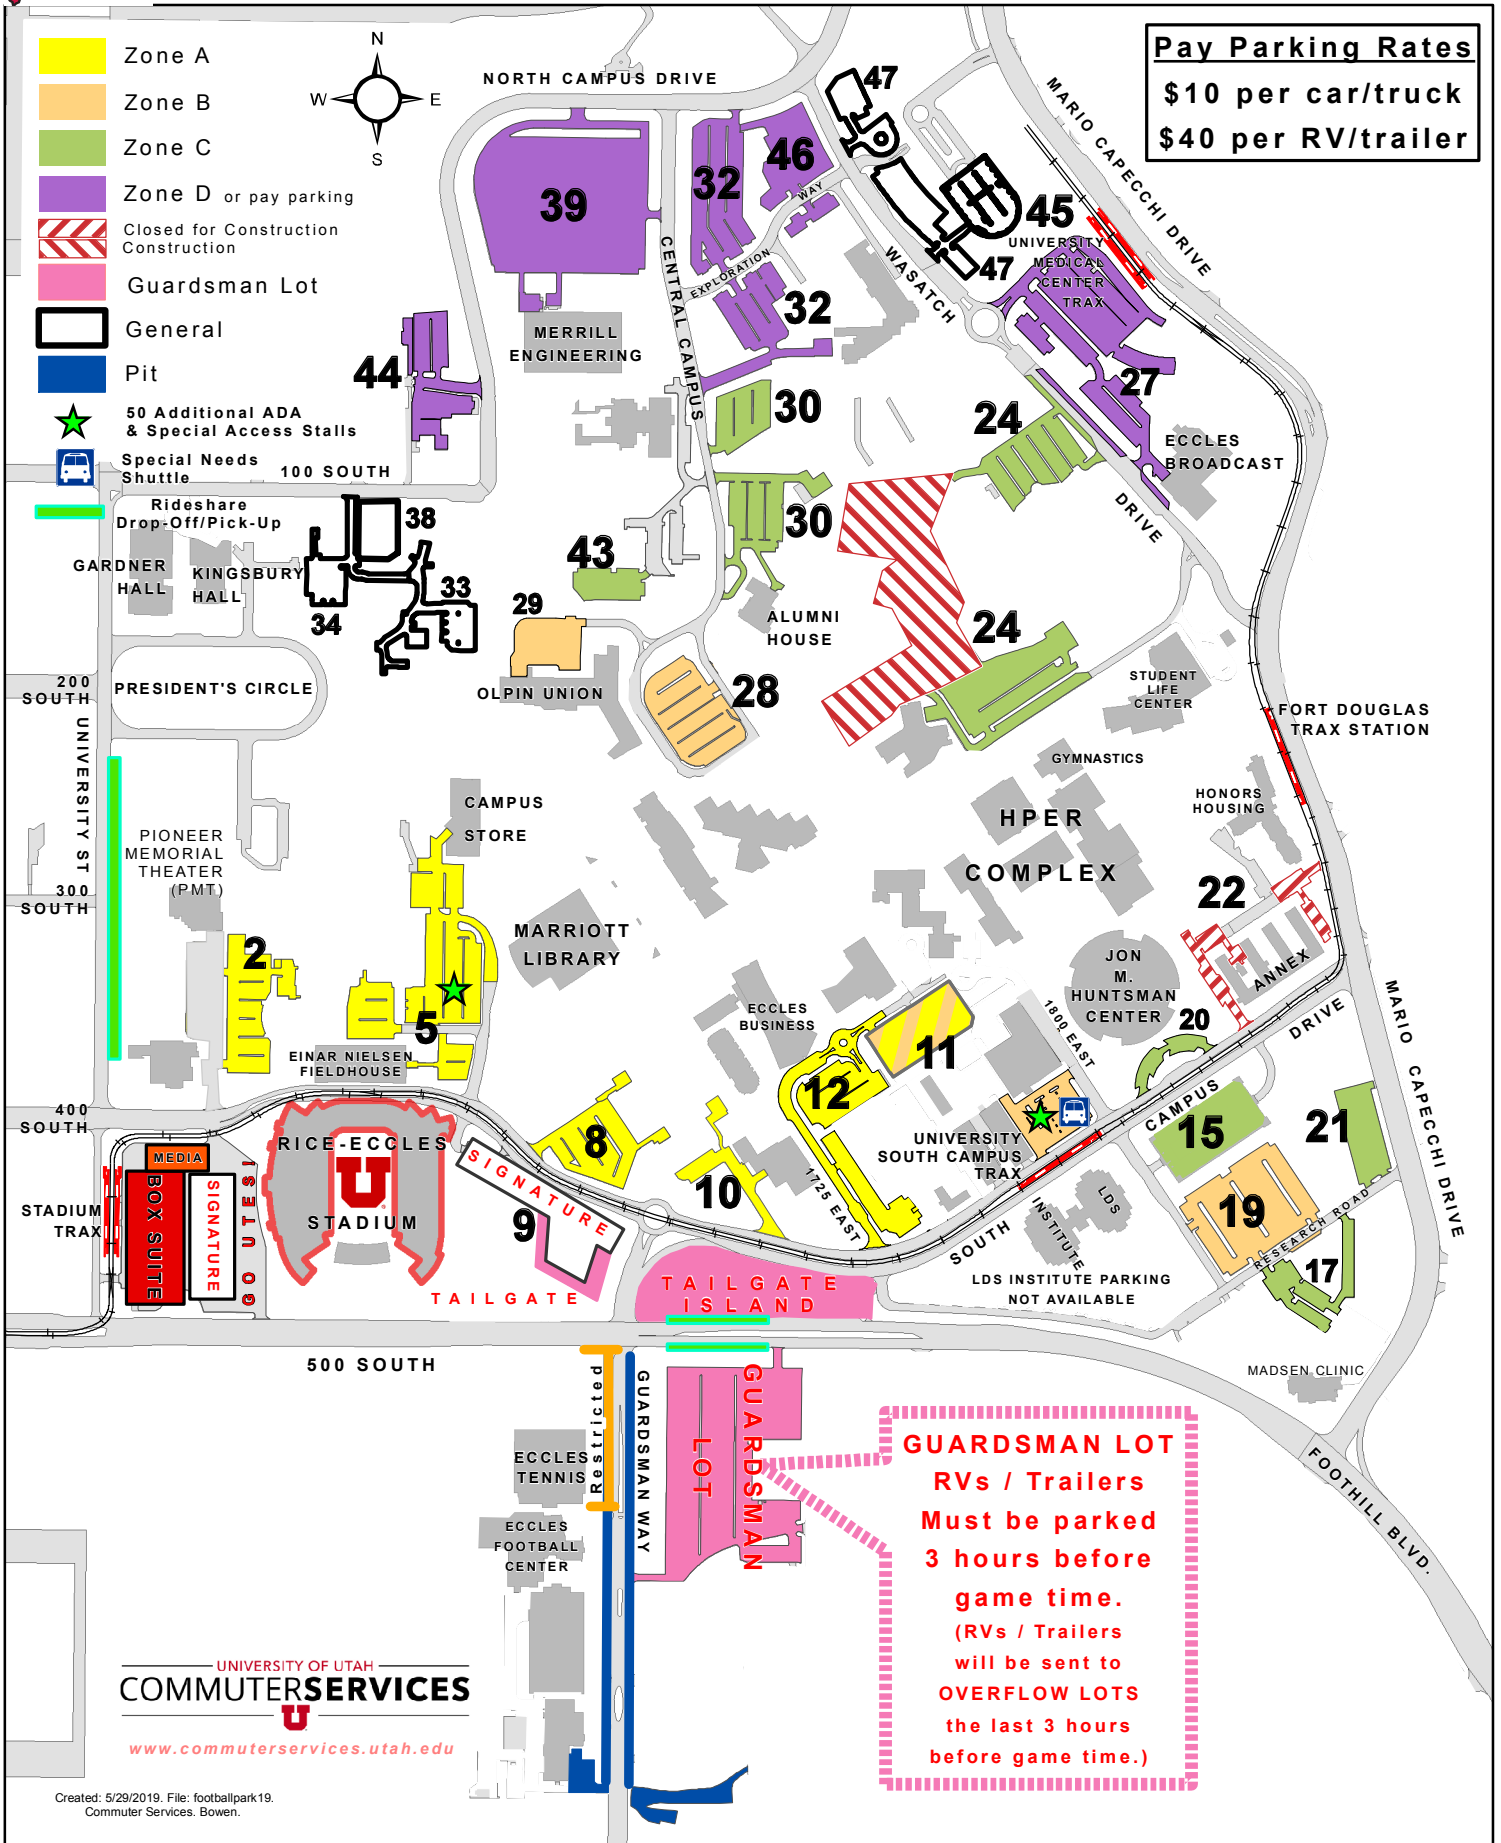

Football Parking 2019

Pay Parking Rates
 \$10 per car/truck
 \$40 per RV/trailer

- Zone A
- Zone B
- Zone C
- Zone D or pay parking
- Closed for Construction Construction
- Guardsman Lot
- General
- Pit
- 50 Additional ADA & Special Access Stalls
- Special Needs Shuttle

GUARDSMAN LOT
 RVs / Trailers
 Must be parked
 3 hours before
 game time.
 (RVs / Trailers
 will be sent to
 OVERFLOW LOTS
 the last 3 hours
 before game time.)

UNIVERSITY OF UTAH
COMMUTERSERVICES
www.commuterservices.utah.edu