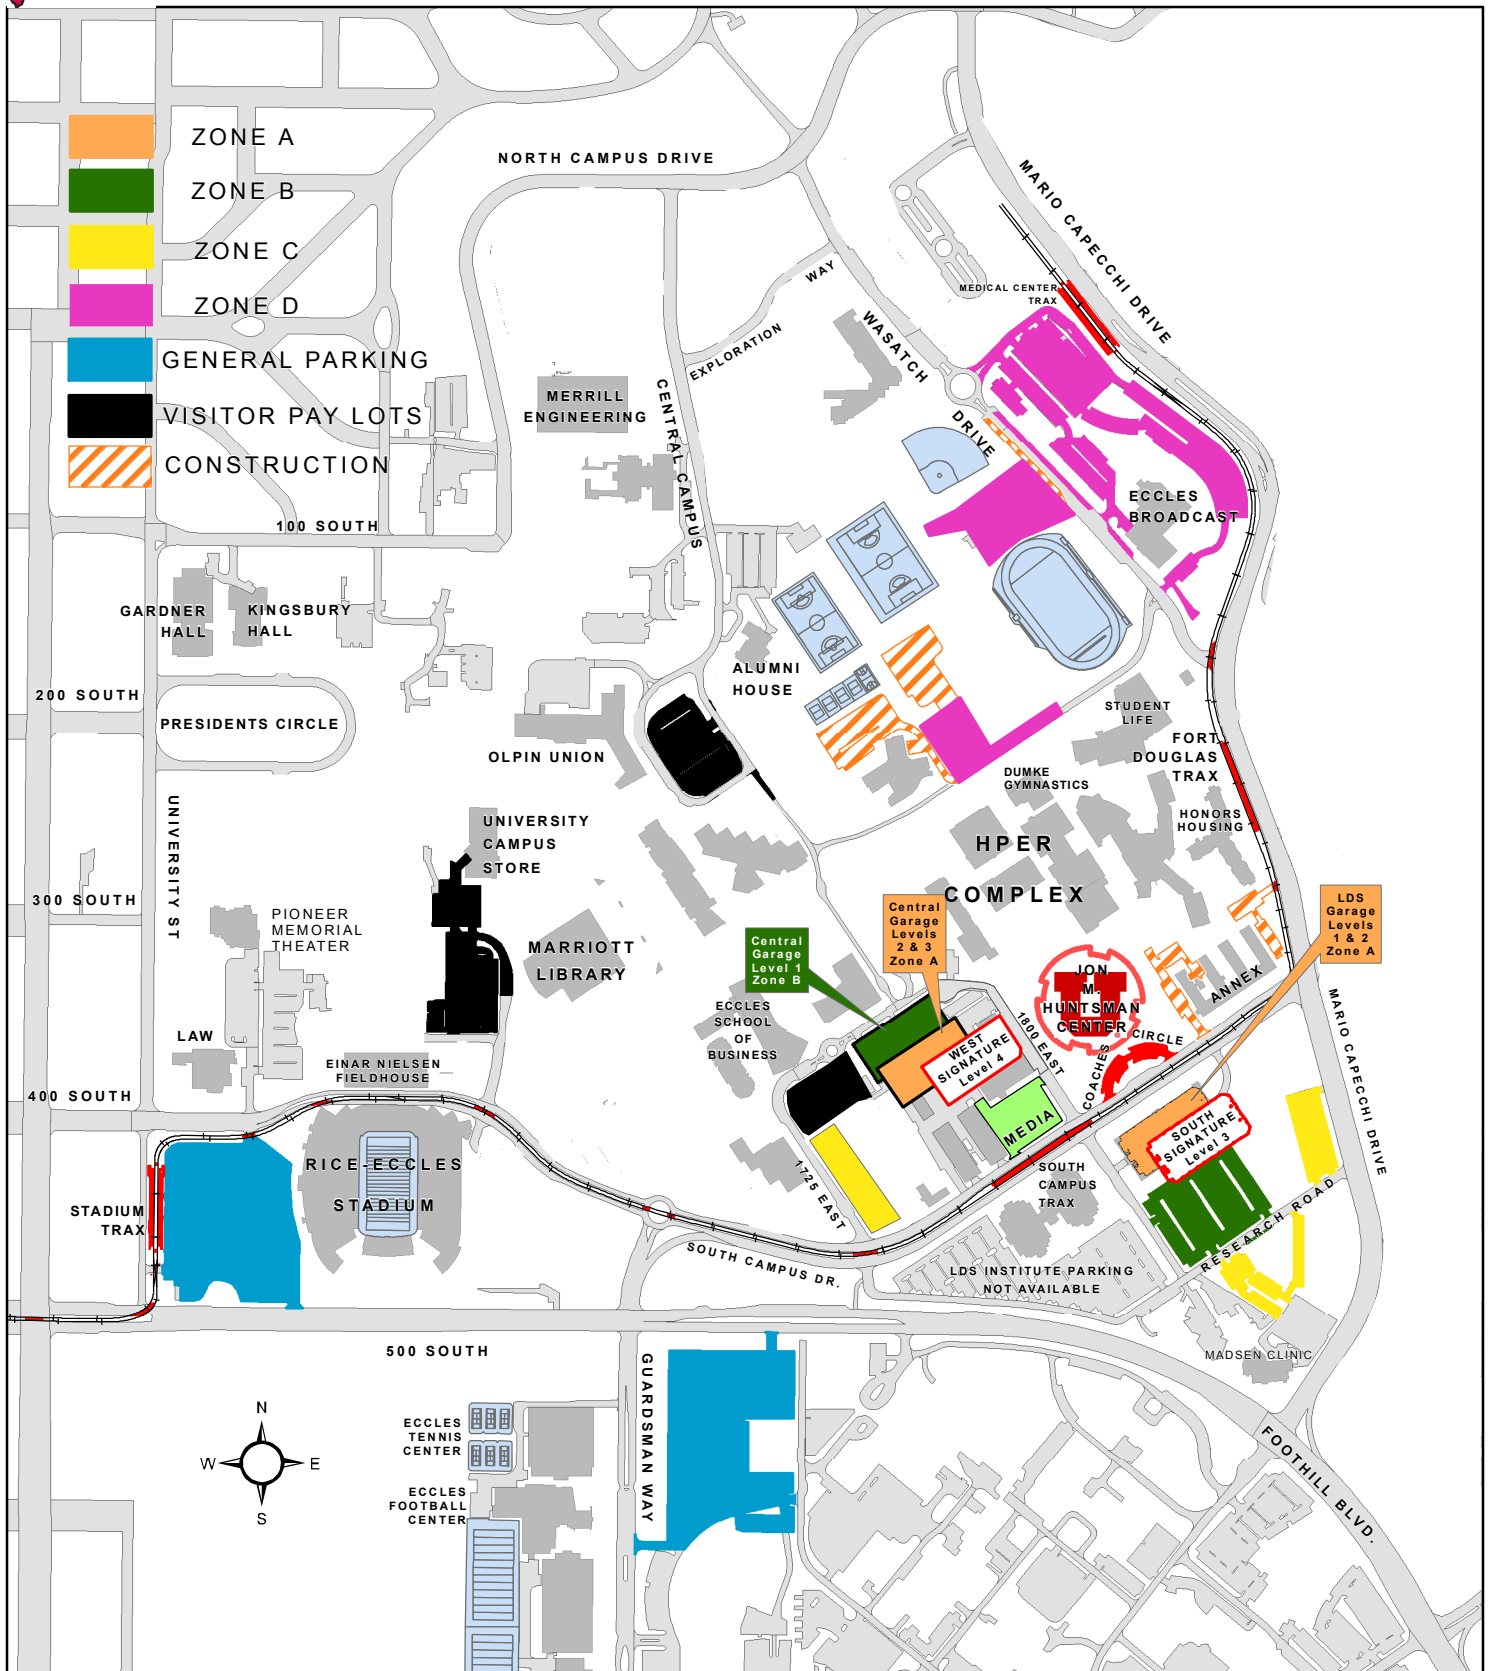

# 2019-20 Basketball Parking

## TRAX & your Game Ticket

Your ticket to the game serves as your fare. Ride TRAX straight to the Jon M. Huntsman Center with family, friends, and fans. Two TRAX stations serve Utah Athletics fans: University South Campus on South Campus Drive and Fort Douglas on Mario Capecchi Drive.

For updates, visit [www.utahutes.com](http://www.utahutes.com) and click on parking