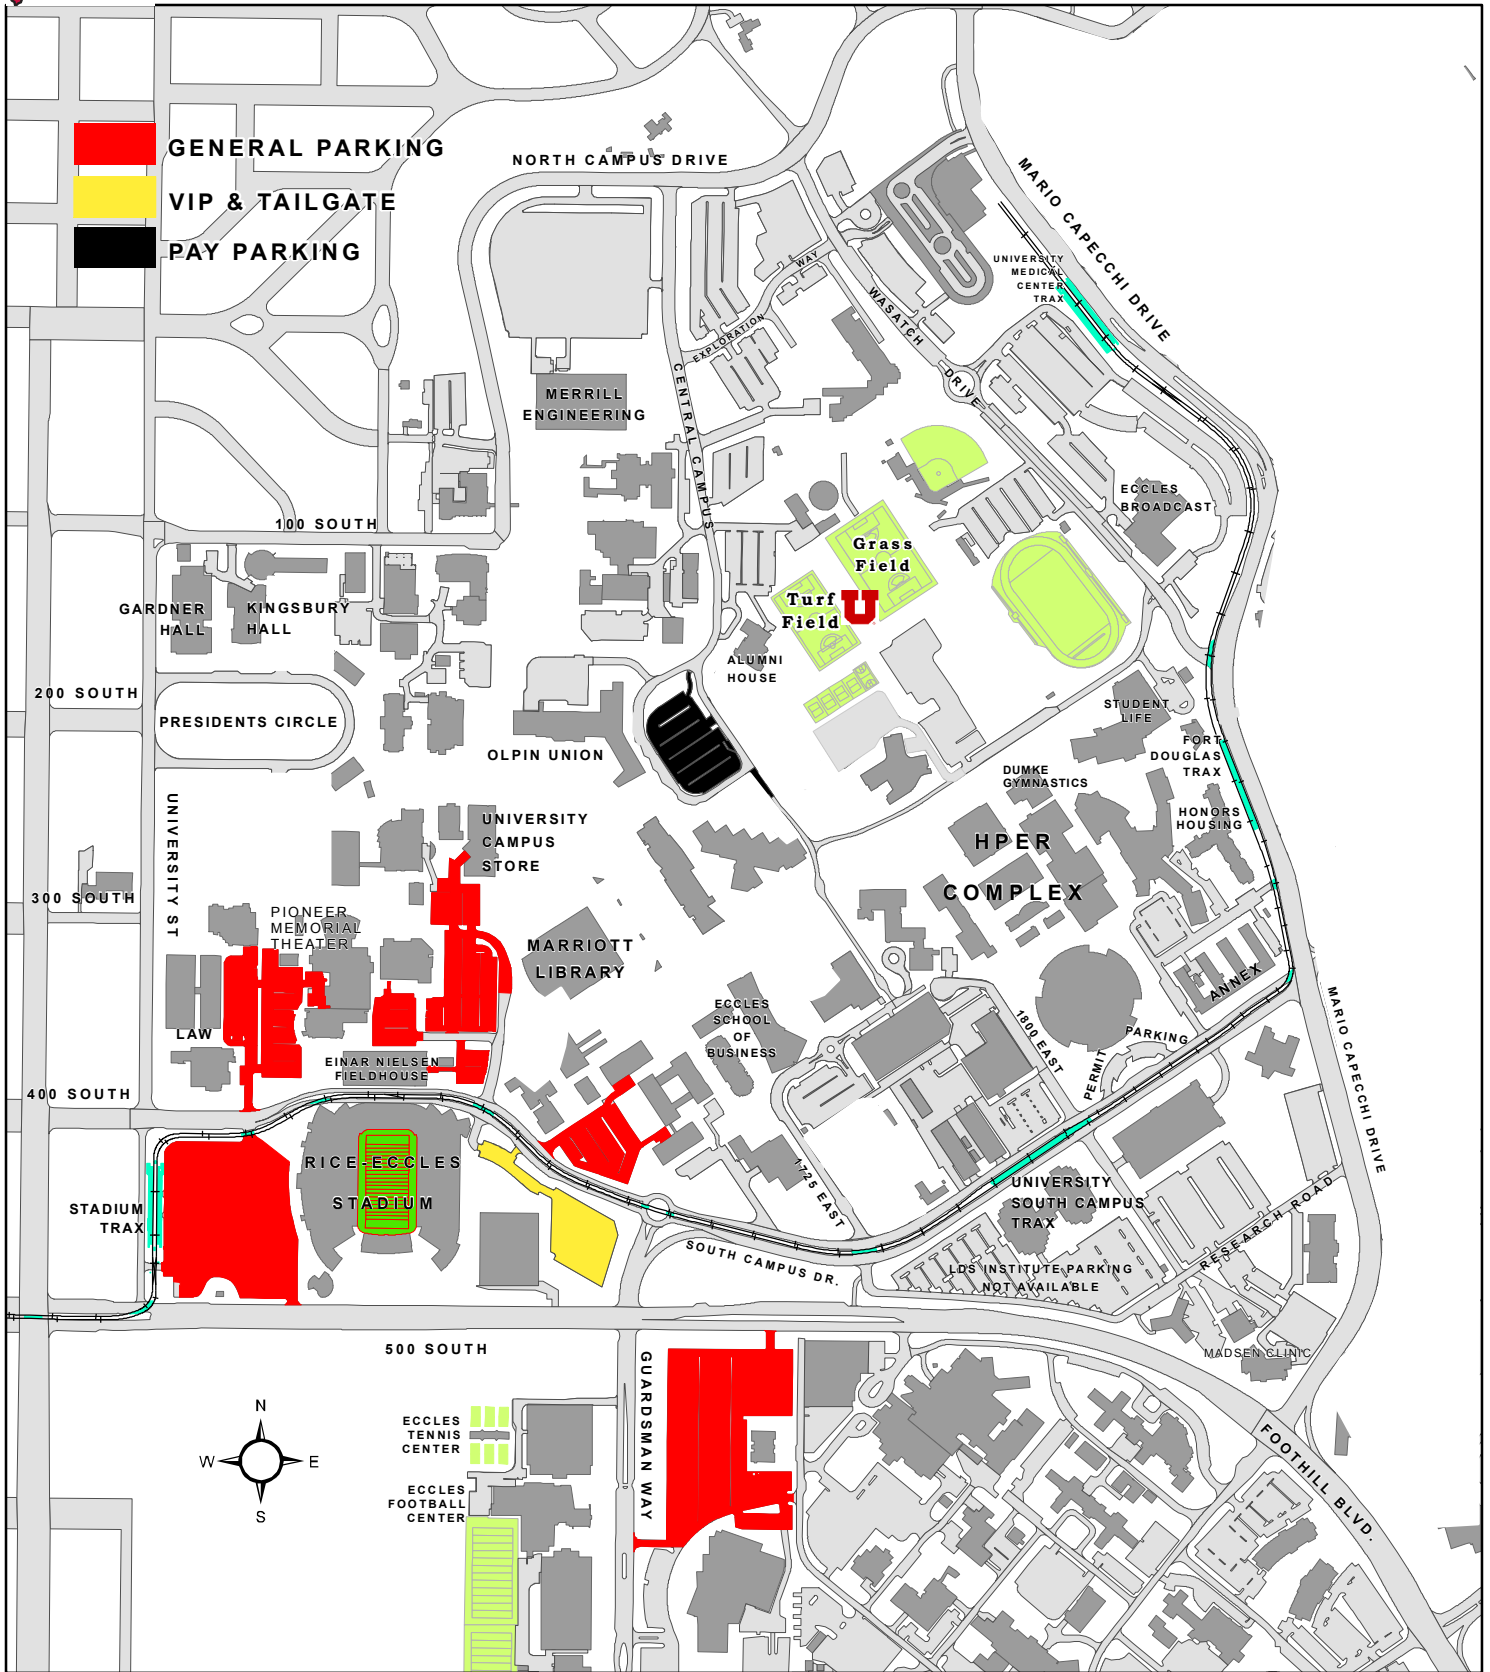

# Lacrosse Parking Feb. 1<sup>st</sup>, 15<sup>th</sup> & 22<sup>nd</sup>, 2020

## TRAX Serves Lacrosse With Easy Access

Ride TRAX straight to the Stadium with family, friends, and fans for UTE Lacrosse.

For updates, visit [www.utahutes.com](http://www.utahutes.com) and click on parking